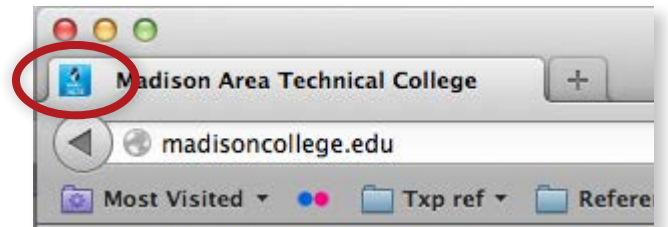

## Adding a Favicon

### Web Page Design 1

1. A favicon is the little icon that you see in the tab area of a webpage:

2. Start by creating the icon image. Your favicon image should be:

- square,
- on a transparent background,
- 32px by 32 px or less,
- in **.png format.**